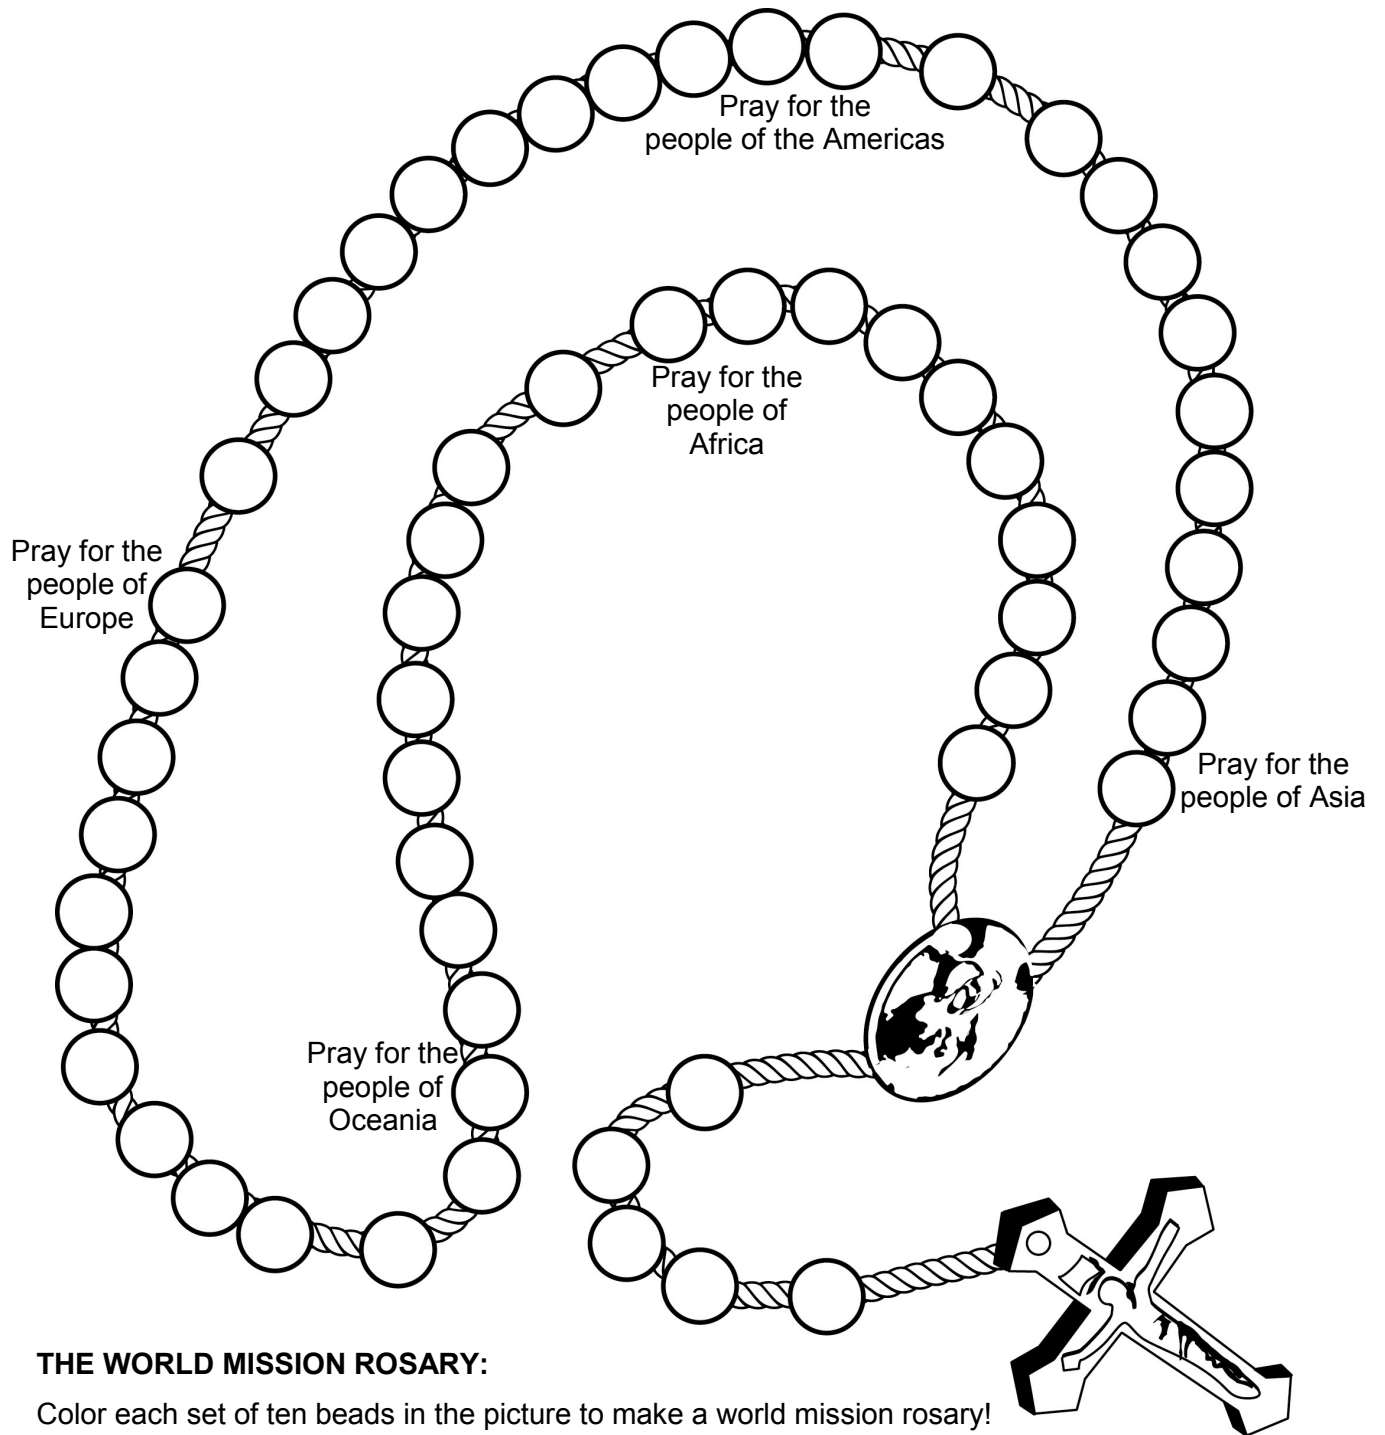

MARY, OUR MOTHER IN FAITH— FOR THE WHOLE WORLD!

Whether we live in New York or Nigeria, Indianapolis or India, we share a “mother”— our Blessed Mother Mary— who loves us and watches over us.

The Rosary is our special prayer to Mary. We can pray the World Mission Rosary and ask Mary to watch over children all over the world!

THE WORLD MISSION ROSARY:

Color each set of ten beads in the picture to make a world mission rosary!

Color **Yellow**—and think about Asia, where the sun rises first in the day.

Color **Red** for the Americas, where missionaries came on fire with great faith.